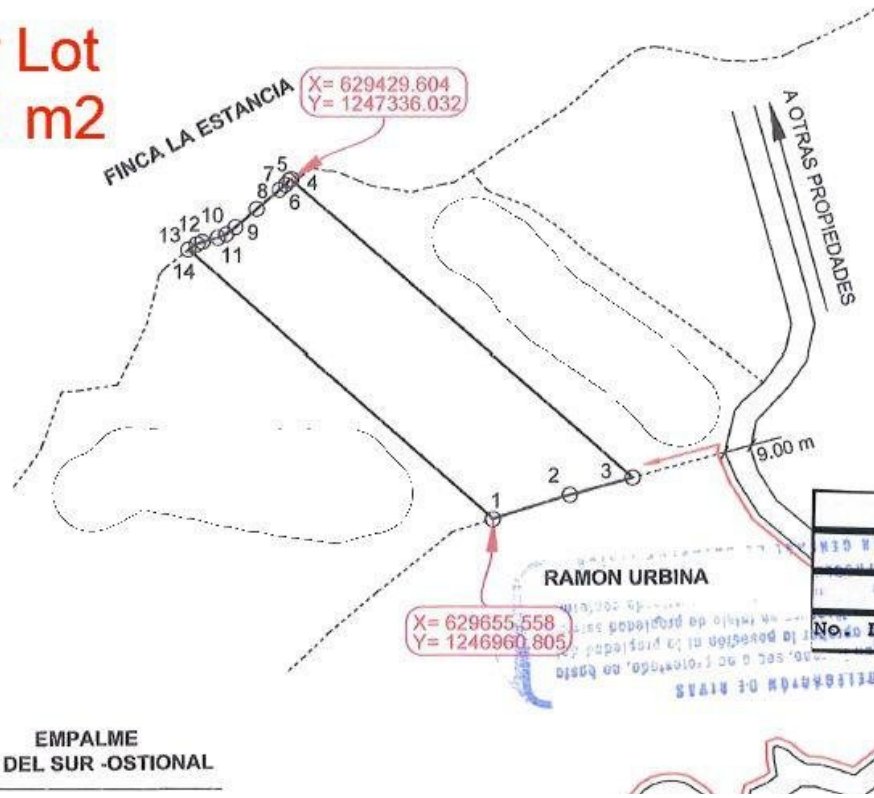

Center Lot
63,451 m²